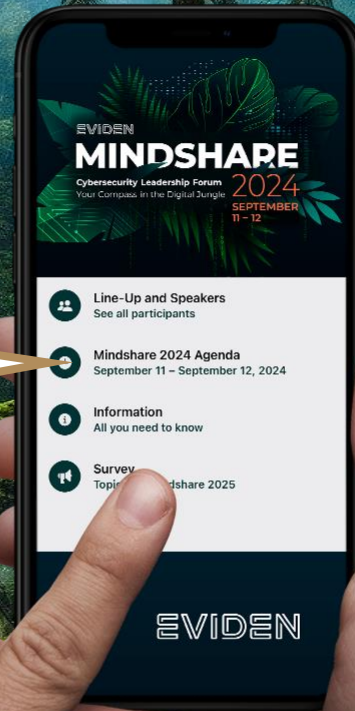

ib INTEGRATED
BIOMETRICS

AGENDA

SCAN!

EVIDEN
MINDSHARE
Cybersecurity Leadership Forum
Your Compass in the Digital Jungle
2024
SEPTEMBER
11 - 12

-  **Line-Up and Speakers**
See all participants
-  **Mindshare 2024 Agenda**
September 11 – September 12, 2024
-  **Information**
All you need to know
-  **Survey**
Topic: Mindshare 2025

EVIDEN

GIVE US FEEDBACK

1. Click on „Mindshare 2024 Agenda“
2. Click on presentation title
3. Click on

★ Feedback

**PROF. DR.
ANGELA SASSE**

**CRYPTO RESEARCH AND
THE BERMUDA TRIANGLE**