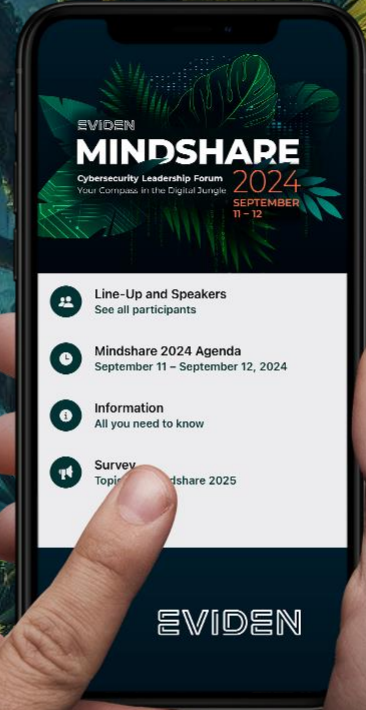

2024

SEPTEMBER

11 - 12

**HAPPY
ANNIVERSARY!**

**CRYPTOVISION
25 YEARS**

MINDSHARE 2024 IN NUMBERS

**180
CONFERENCE
DELEGATES**

**35
SPEAKERS**

infineon

The logo for Mühlbauer High Tech International consists of a blue icon of three overlapping circles on the left. To its right, the word "Mühlbauer" is written in a bold, blue, sans-serif font. Below "Mühlbauer", the words "High Tech International" are written in a smaller, blue, sans-serif font.

Mühlbauer
High Tech International

AdvanIDe®

The logo for ib INTEGRATED BIOMETRICS features the lowercase letters "ib" in a bold, black, sans-serif font. A small blue dot is positioned above the 'i'. To the right of "ib", the words "INTEGRATED BIOMETRICS" are written in a smaller, black, uppercase, sans-serif font.

ib INTEGRATED
BIOMETRICS

AGENDA

SCAN!

EVIDEN
MINDSHARE
Cybersecurity Leadership Forum
Your Compass in the Digital Jungle
2024
SEPTEMBER
11 - 12

-  **Line-Up and Speakers**
See all participants
-  **Mindshare 2024 Agenda**
September 11 – September 12, 2024
-  **Information**
All you need to know
-  **Survey**
Topic: Mindshare 2025